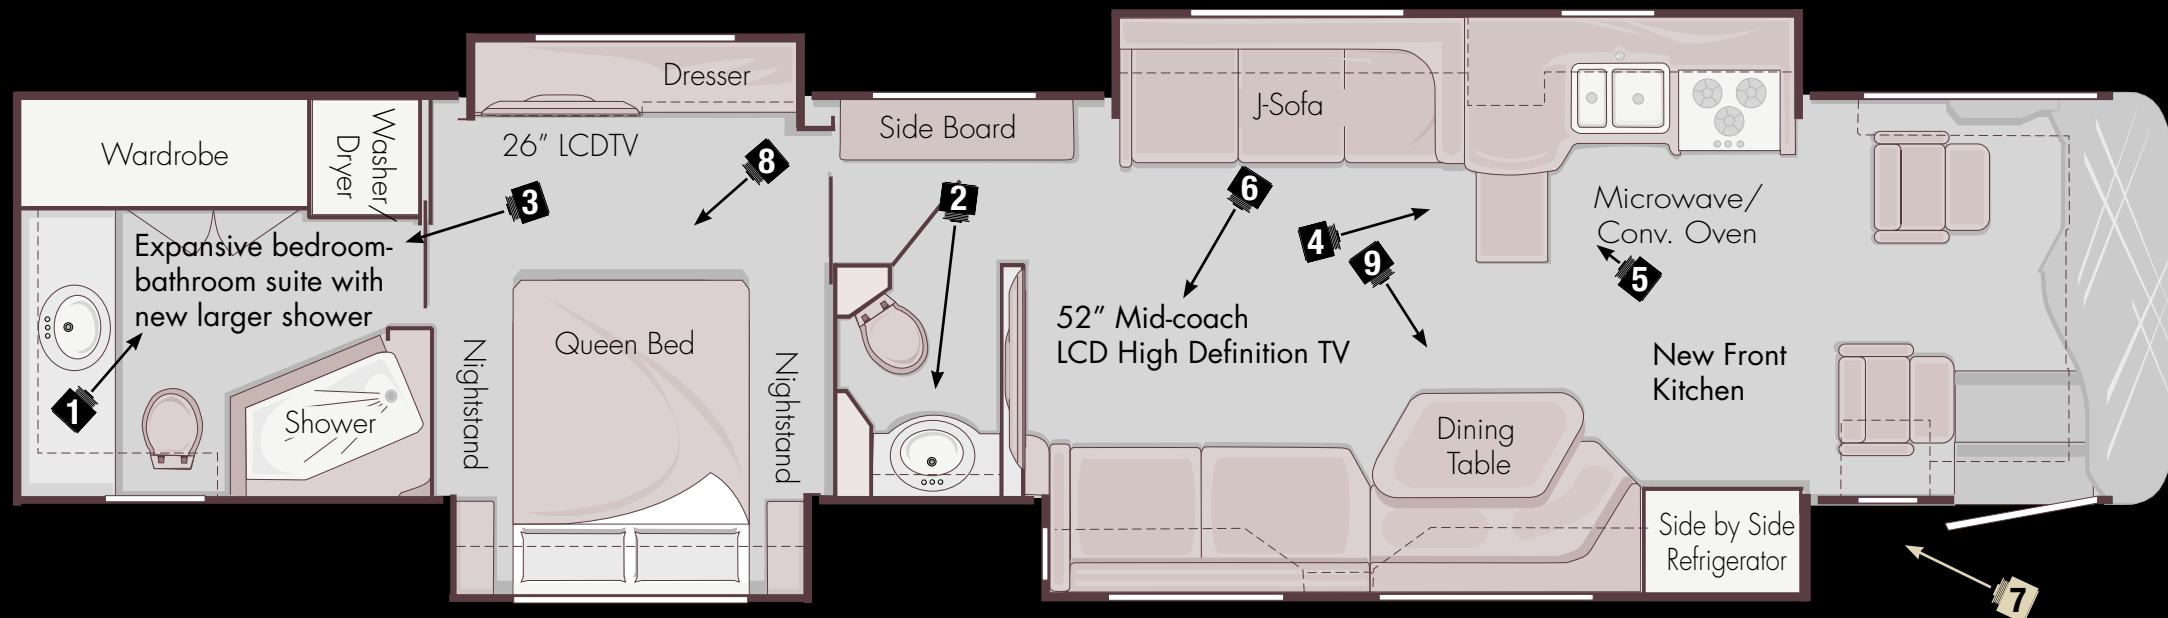

Continues Inside

LARGE WARDROBE AND WASHER/DRYER

MID-COACH BATHROOM

REAR FULL BATHROOM SUITE WITH LARGER SHOWER

GALLEY WITH MEDIUM CHERRY CABINERY

COUNTER EXTENSION PULL-OUT

52" HIGH DEFINITION MID-COACH TV

There are two popular floorplan configurations: The floorplan shown shows the J sofa, L dinette and passenger side sofa. The photographs show the desk, dining table and sofa bed.

The new Crane Prairie features a full rear bath with new larger shower, plus a half-bath fore of the bedroom. Enjoy a luxurious private bed/bath suite, and offer your guests a convenient bathroom just off the living area.

Photographs
Follow this camera symbol  to see the camera positions of the photographs above.

This innovative floorplan offers a galley placed just behind the driver's seats. This location is convenient for easy access, with a quick few steps from either the front seats or the external patio area. In turn, the living area is nestled in mid-coach, creating an intimate yet open area to enjoy company, or relax and soak up the entertainment from the standard 52" LCD high definition television.

So, dinner was a success. Everyone's well fed and watered, and it's time for the show. Step inside, and get comfy in your open yet intimate mid-coach living area. For ultimate seating, choose opposing sofas with an "L" dinette, set the DVD on play, and immerse yourself in the media experience delivered by the standard 52" LCD high definition television. Paired with the standard Yamaha 5.1 surround sound